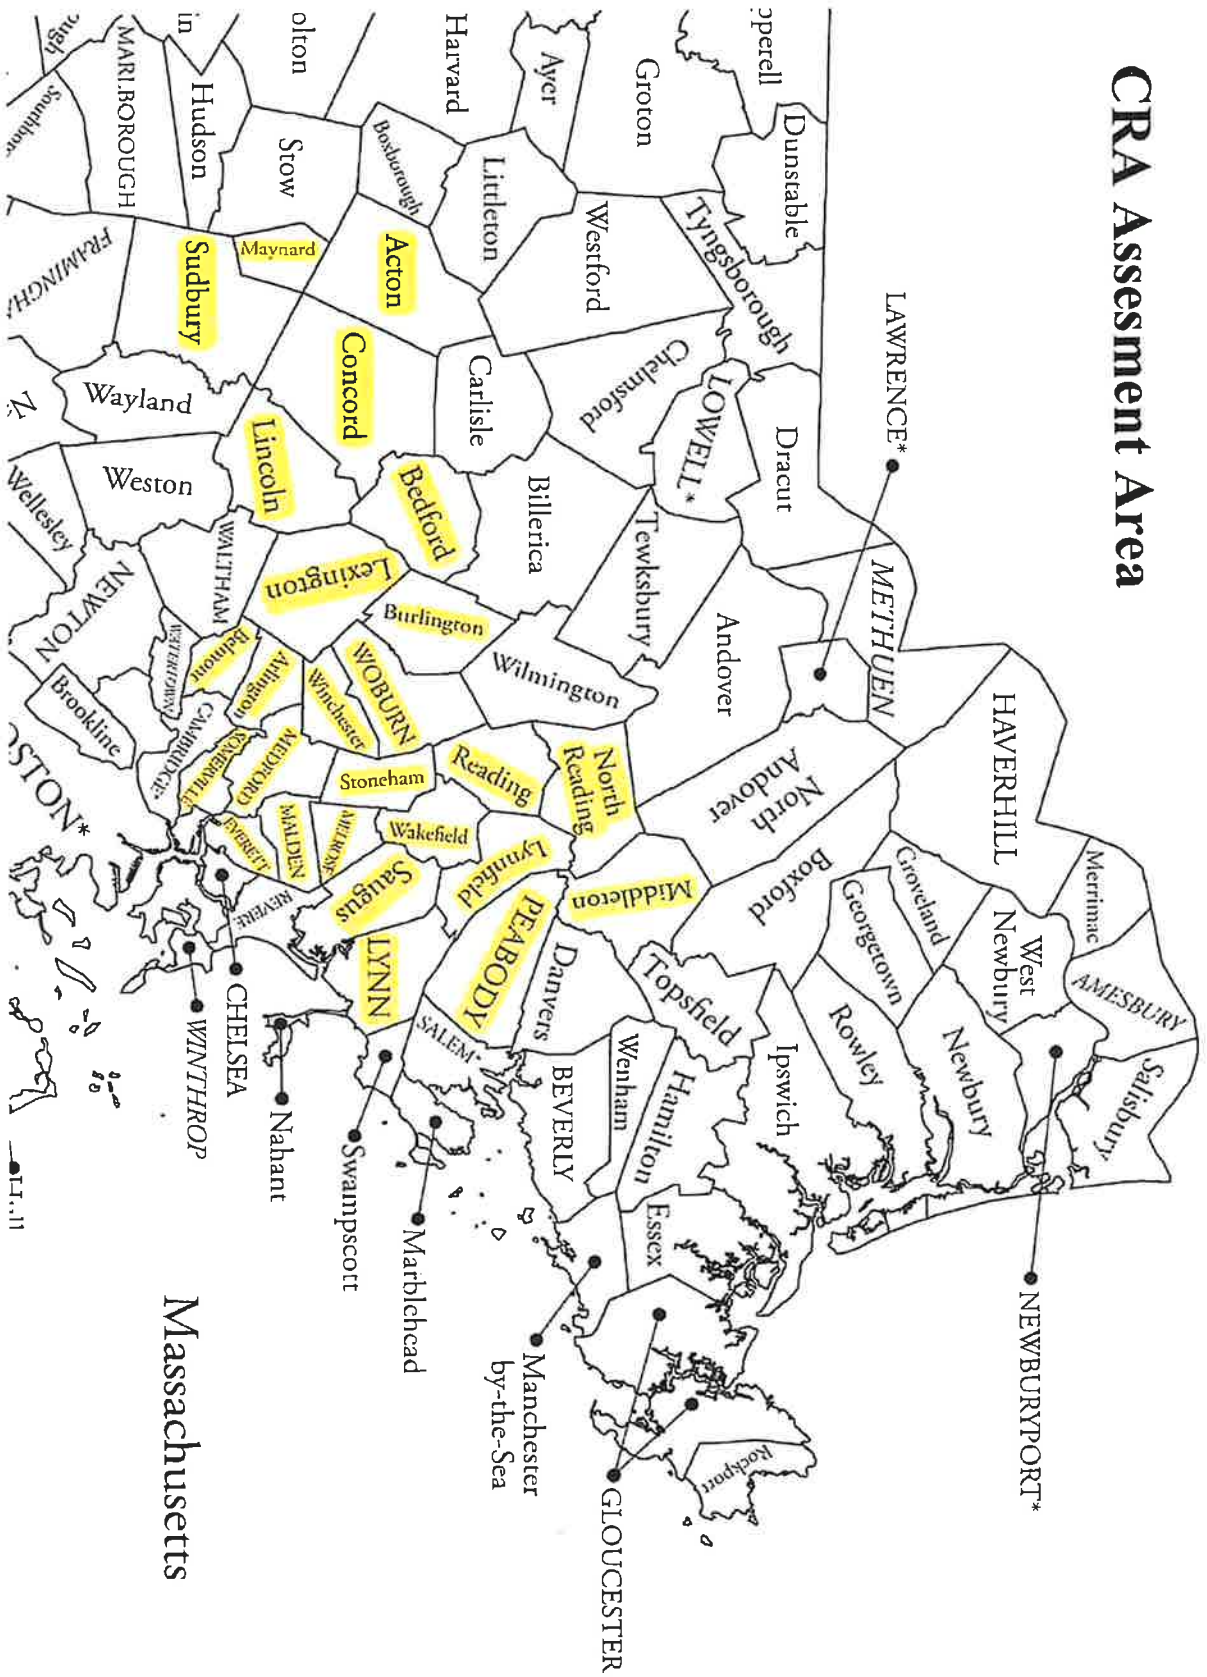

CRA Assessment Area

Massachusetts

11.11

**Wakefield Co-operative Bank
CRA Assessment Area**

City/Town	County
Lynn	Essex
Lynnfield	Essex
Middleton	Essex
Peabody	Essex
Saugus	Essex
Acton	Middlesex
Arlington	Middlesex
Bedford	Middlesex
Belmont	Middlesex
Burlington	Middlesex
Concord	Middlesex
Everett	Middlesex
Lexington	Middlesex
Lincoln	Middlesex
Malden	Middlesex
Maynard	Middlesex
Medford	Middlesex
Melrose	Middlesex
North Reading	Middlesex
Reading	Middlesex
Somerville	Middlesex
Stoneham	Middlesex
Sudbury	Middlesex
Wakefield	Middlesex
Woburn	Middlesex